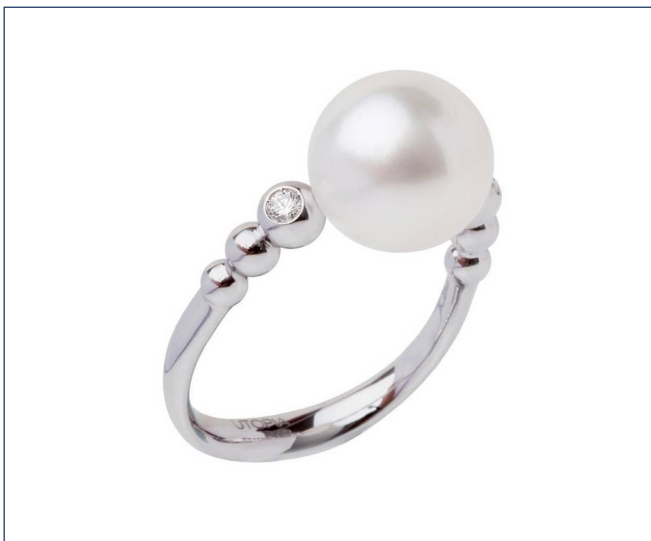

# PERLAGE COLLECTION

JPA1BB

JPA2GB

JPA3BB

JPA4RB

**JPA1BB** Anello in oro bianco, diamanti bianchi, perla Mari Sud / Ring in white gold, white diamonds, South Sea pearl

**JPA2GB** Anello in oro giallo, diamanti bianchi, perla Mari Sud / Ring in yellow gold, white diamonds, South Sea pearl

**JPA3BB** Anello in oro bianco, diamanti bianchi, perla Mari Sud / Ring in white gold, white diamonds, South Sea pearl

**JPA4RB** Anello in oro rosa, diamanti bianchi, perle Mari Sud e Tahiti / Ring in rose gold, white diamonds, South Sea and Tahitian pearls

# PERLAGE COLLECTION

JPO1RB

JPO2GB

JPO3R

JPO5R

JPB1BB

- JPO1RB Orecchini in oro rosa, diamanti bianchi, perle Akoya / Earrings in rose gold, white diamonds, Akoya pearls  
JPO2GB Orecchini in oro giallo, diamanti bianchi, perle Mari Sud / Earrings in yellow gold, white diamonds, South Sea pearls  
JPO3R Orecchini in oro rosa, corallo rosso, perle d'acqua dolce / Earrings in rose gold, red coral, freshwater pearls  
JPO5R Orecchini in oro rosa, perle d'acqua dolce / Earrings in rose gold, freshwater pearls  
JPB1BB Bracciale in oro bianco, diamanti bianchi, perla Mari Sud / Bracelet in white gold, white diamonds, South Sea Pearl

# PERLAGE COLLECTION

JPG1BB

JPL1GB

JPL2R

JPL3R

JPG6R

- JPG 1BB Collana corta in oro bianco, diamanti bianchi, perla Mari Sud / Short Necklace in white gold, white diamonds, South Sea Pearl  
JPL1GB Collana lunga in oro giallo, diamanti bianchi, perla Mari Sud / Necklace in yellow gold, white diamonds, South Sea pearl  
JPL2R Collana in oro rosa, perle d'acqua dolce / Necklace in rose gold, freshwater pearls  
JPL3R Collana in oro rosa, corallo rosso, perle d'acqua dolce / Necklace in rose gold, red coral, freshwater pearls  
PRTP996 Collana in oro rosa, perle d'acqua dolce / Necklace in rose gold, freshwater pearls