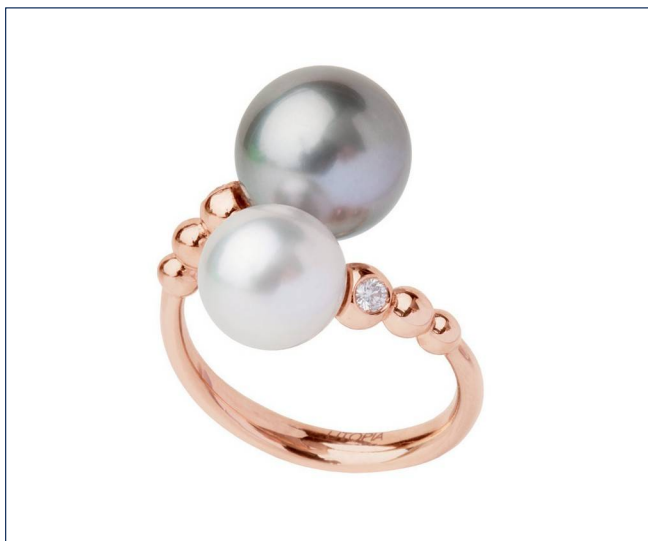

# PERLAGE COLLECTION

JPA1BB

JPA2GB

JPA3BB

JPA4RB

**JPA1BB** Anello in oro bianco, diamanti bianchi, perla Mari Sud / Ring in white gold, white diamonds, South Sea pearl

**JPA2GB** Anello in oro giallo, diamanti bianchi, perla Mari Sud / Ring in yellow gold, white diamonds, South Sea pearl

**JPA3BB** Anello in oro bianco, diamanti bianchi, perla Mari Sud / Ring in white gold, white diamonds, South Sea pearl

**JPA4RB** Anello in oro rosa, diamanti bianchi, perle Mari Sud e Tahiti / Ring in rose gold, white diamonds, South Sea and Tahitian pearls

# PERLAGE COLLECTION

JPO1RB

JPO2GB

JPO3R

JPO5R

JPB1BB

- JPO1RB Orecchini in oro rosa, diamanti bianchi, perle Akoya / Earrings in rose gold, white diamonds, Akoya pearls  
JPO2GB Orecchini in oro giallo, diamanti bianchi, perle Mari Sud / Earrings in yellow gold, white diamonds, South Sea pearls  
JPO3R Orecchini in oro rosa, corallo rosso, perle d'acqua dolce / Earrings in rose gold, red coral, freshwater pearls  
JPO5R Orecchini in oro rosa, perle d'acqua dolce / Earrings in rose gold, freshwater pearls  
JPB1BB Bracciale in oro bianco, diamanti bianchi, perla Mari Sud / Bracelet in white gold, white diamonds, South Sea Pearl