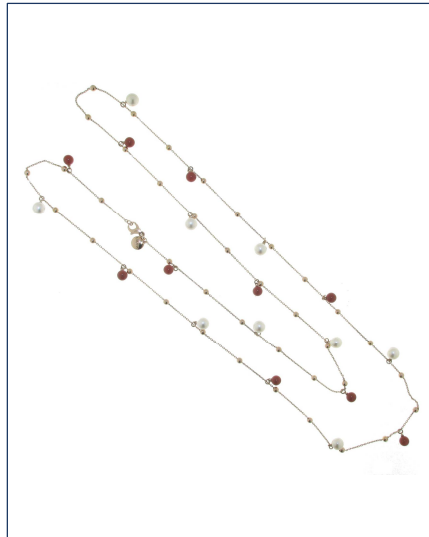

# PERLAGE COLLECTION

JPG1BB

JPL1GB

JPL2R

JPL3R

JPG6R

- JPG 1BB Collana corta in oro bianco, diamanti bianchi, perla Mari Sud / Short Necklace in white gold, white diamonds, South Sea Pearl  
JPL1GB Collana lunga in oro giallo, diamanti bianchi, perla Mari Sud / Necklace in yellow gold, white diamonds, South Sea pearl  
JPL2R Collana in oro rosa, perle d'acqua dolce / Necklace in rose gold, freshwater pearls  
JPL3R Collana in oro rosa, corallo rosso, perle d'acqua dolce / Necklace in rose gold, red coral, freshwater pearls  
PRTP996 Collana in oro rosa, perle d'acqua dolce / Necklace in rose gold, freshwater pearls