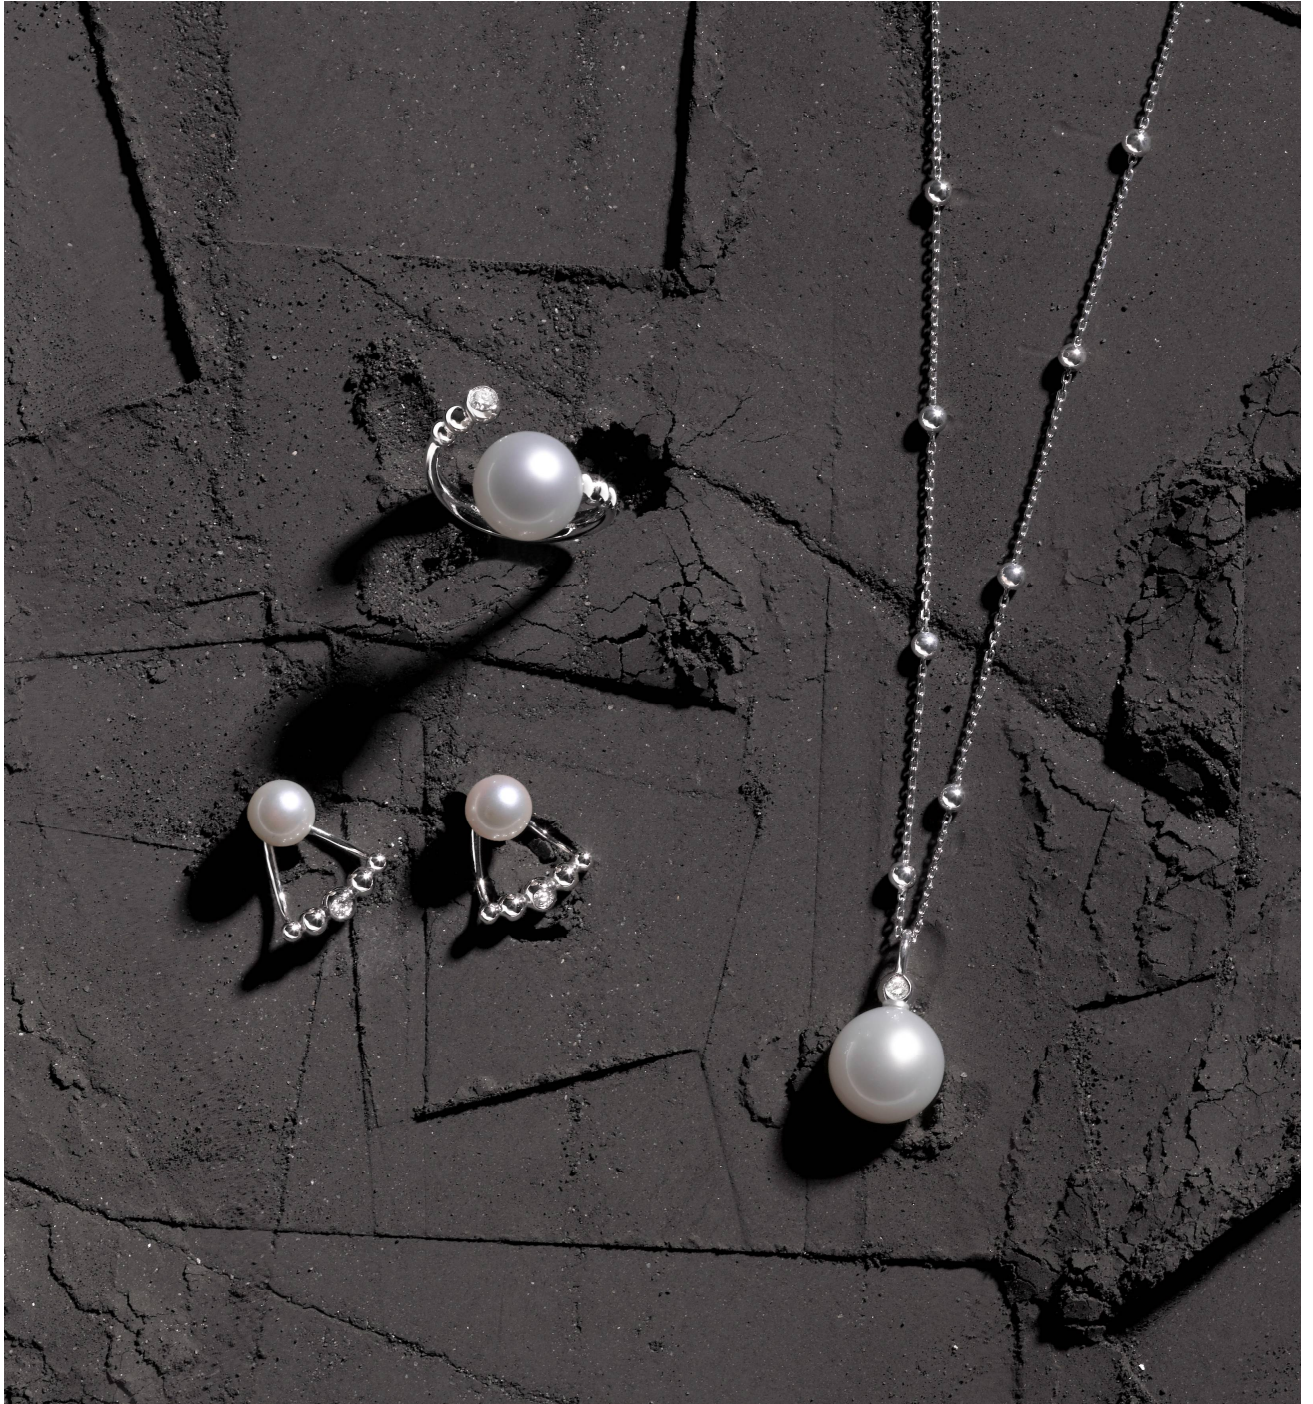

PERLAGE
COLLECTION

UTOPIA